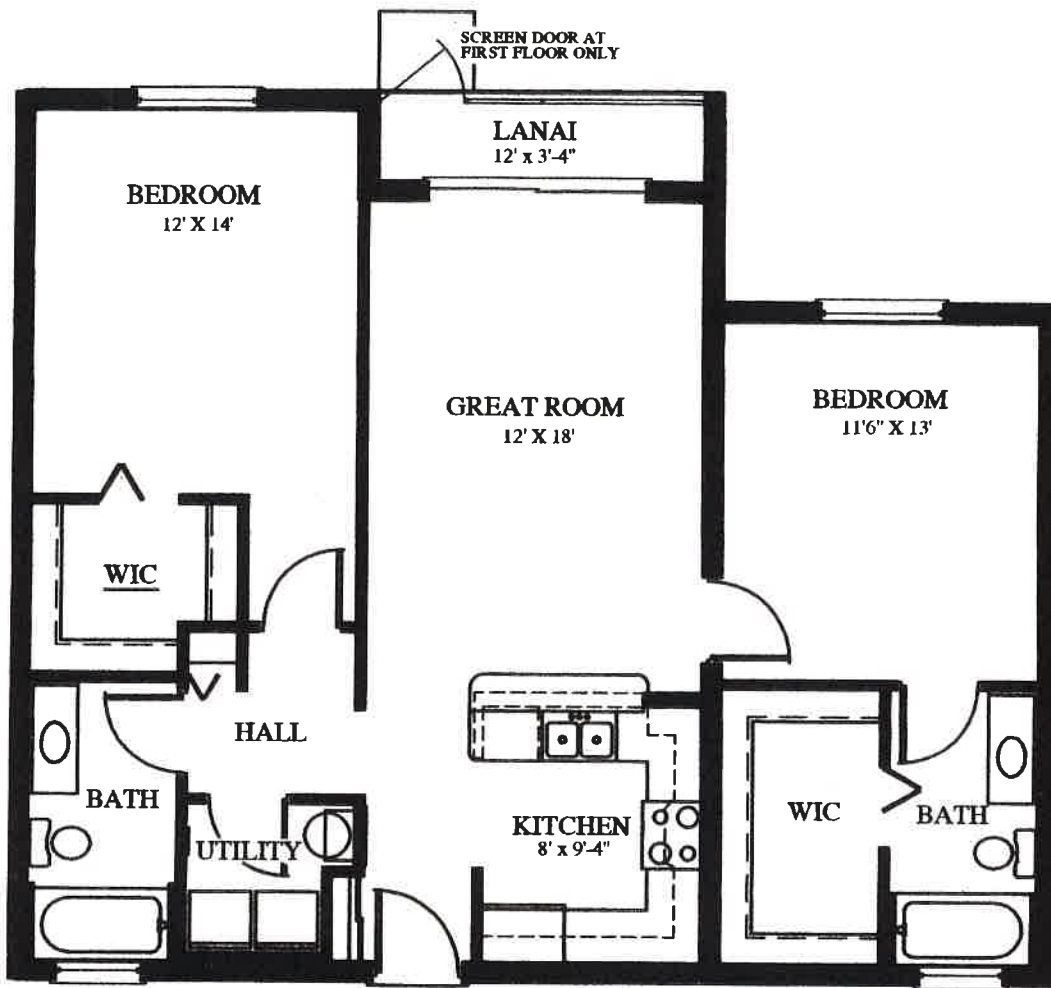

The Sandpiper

2 Bedroom / 1 Bath

1015 Sq. Ft.

The Egret

2 Bedroom / 1 Bath

1010 Sq. Ft.

The Spoonbill

2 Bedroom / 2 Bath / Lanai

1106 Sq. Ft.

40 Sq. Ft. Lanai

SL. GL. DOOR AND SLAB
AT FIRST FLOOR ONLY

The Osprey

2 Bedroom / 2 Bath

1146 Sq. Ft.

The Blue Heron

3 Bedroom / 2 Bath / Lanai

1330 Sq. Ft.