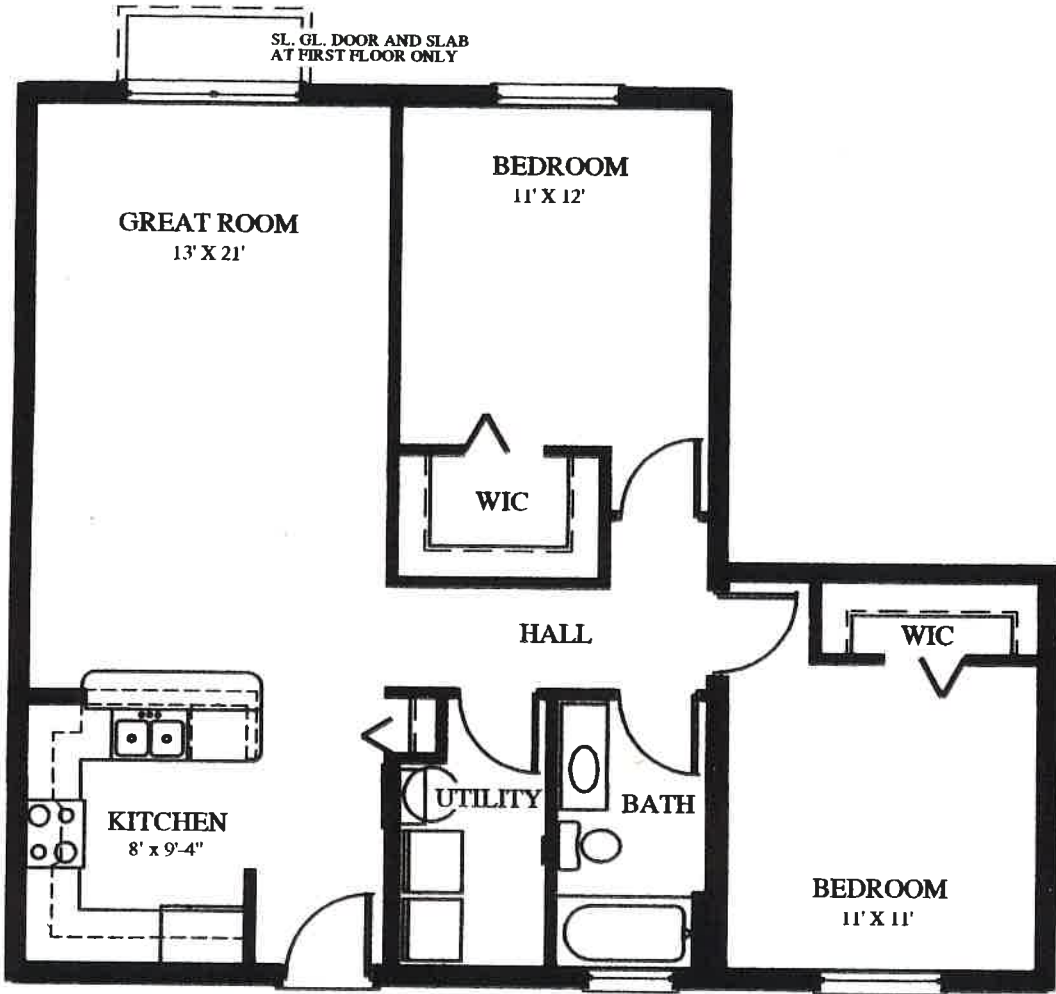

The Sandpiper

2 Bedroom / 1 Bath

1015 Sq. Ft.

The Egret

2 Bedroom / 1 Bath

1010 Sq. Ft.

The Spoonbill

2 Bedroom / 2 Bath / Lanai

1106 Sq. Ft.

40 Sq. Ft. Lanai

SL. GL. DOOR AND SLAB
AT FIRST FLOOR ONLY

The Osprey

2 Bedroom / 2 Bath

1146 Sq. Ft.

The Blue Heron

3 Bedroom / 2 Bath / Lanai

1330 Sq. Ft.