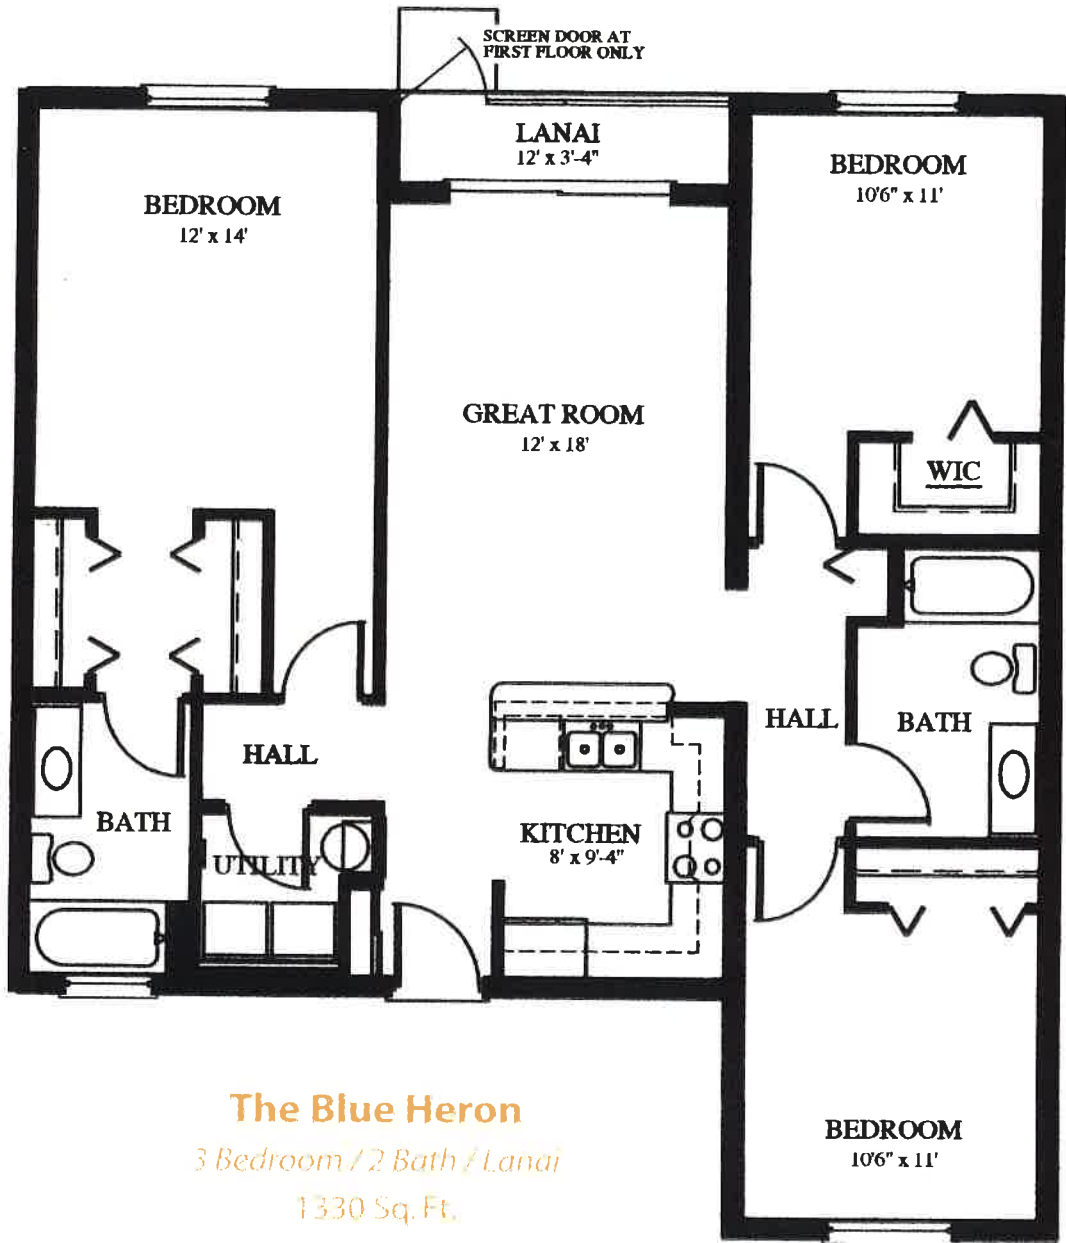

The Sandpiper

2 Bedroom / 1 Bath

1015 Sq. Ft.

The Egret

2 Bedroom / 1 Bath

1010 Sq. Ft.

The Spoonbill

2 Bedroom / 2 Bath / Lanai

1106 Sq. Ft.

40 Sq. Ft. Lanai

SL. GL. DOOR AND SLAB
AT FIRST FLOOR ONLY

The Osprey

2 Bedroom / 2 Bath

1146 Sq. Ft.

The Blue Heron

3 Bedroom / 2 Bath / Lanai

1330 Sq. Ft.