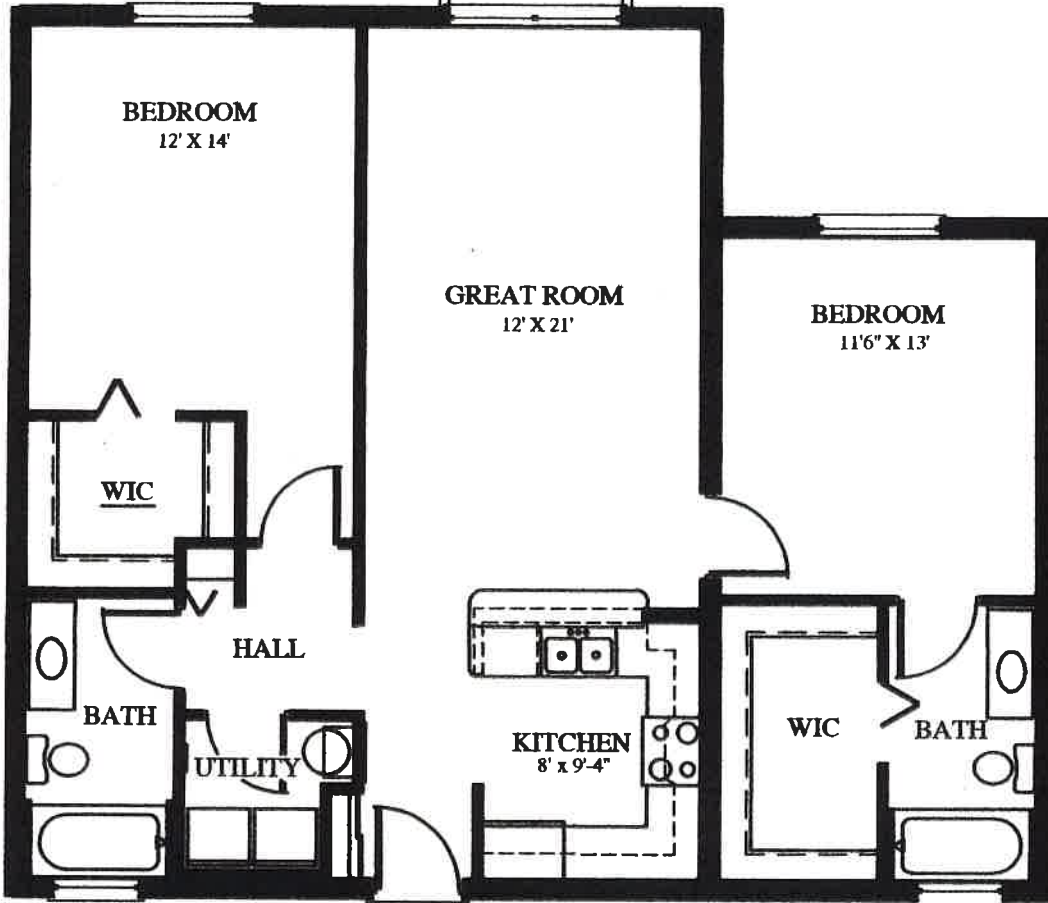

The Sandpiper

2 Bedroom / 1 Bath

1015 Sq. Ft.

The Egret

2 Bedroom / 1 Bath

1010 Sq. Ft.

The Spoonbill

2 Bedroom / 2 Bath / Lanai

1106 Sq. Ft.

40 Sq. Ft. Lanai

SL. GL. DOOR AND SLAB
AT FIRST FLOOR ONLY

The Osprey

2 Bedroom / 2 Bath

1146 Sq. Ft.

The Blue Heron

3 Bedroom / 2 Bath / Lanai

1330 Sq. Ft.